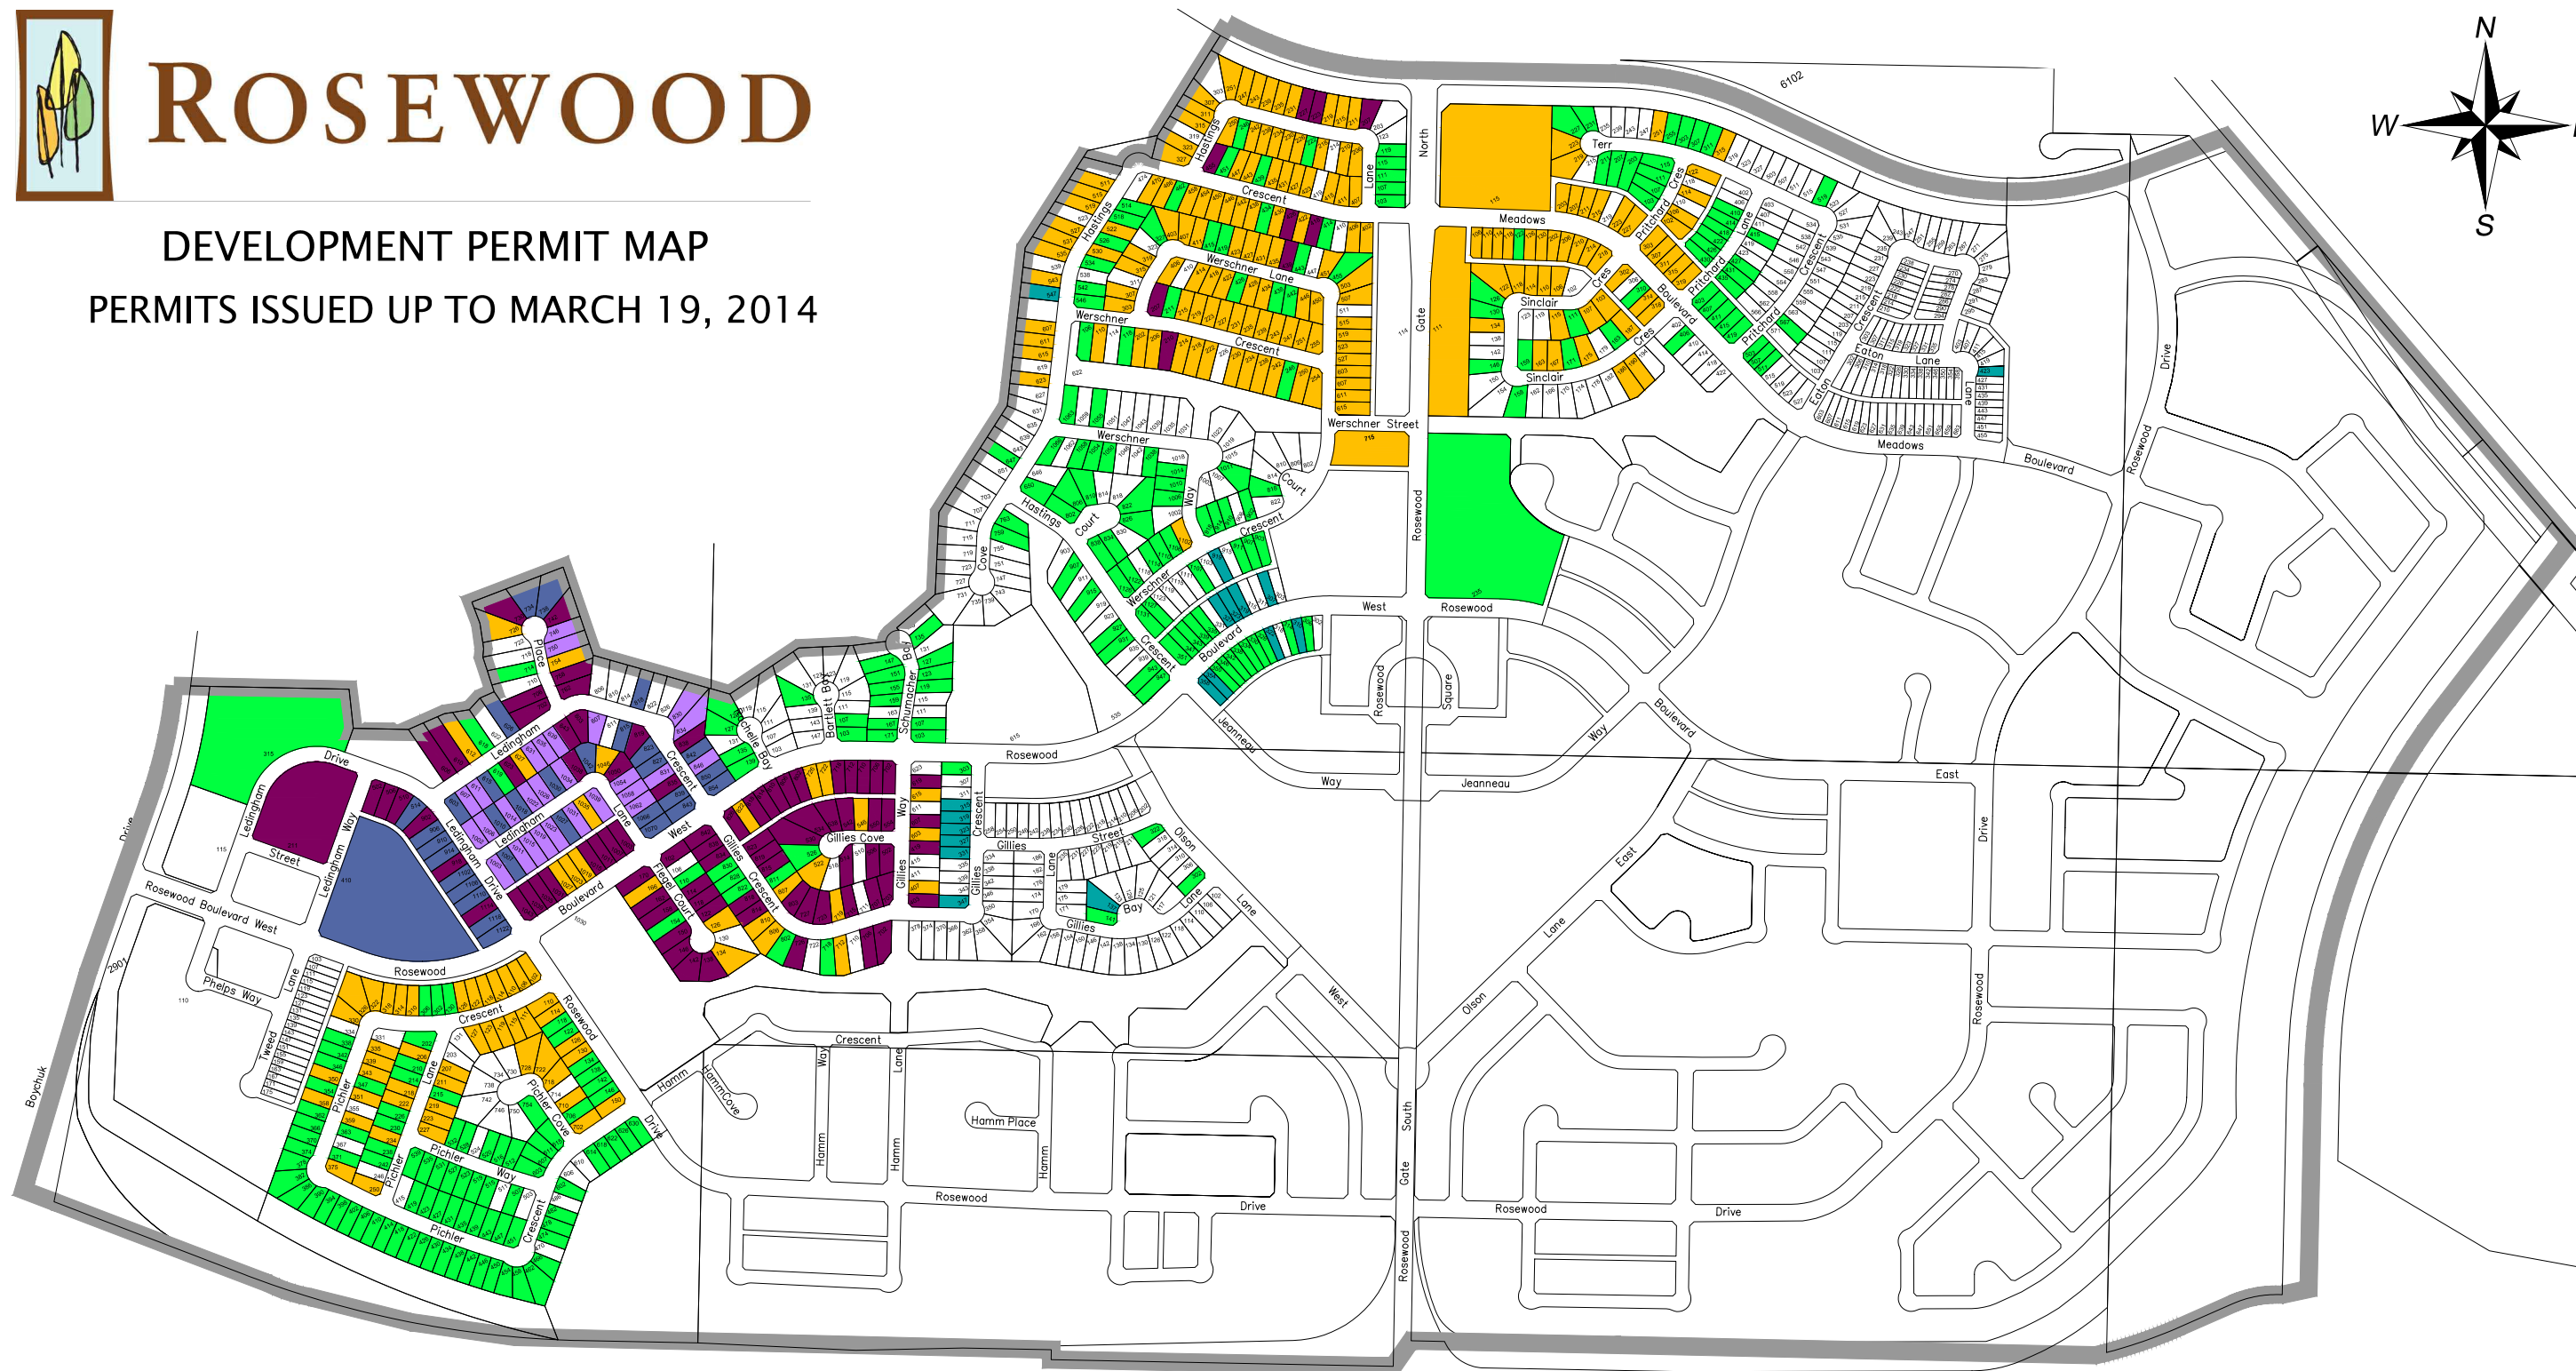

ROSEWOOD

DEVELOPMENT PERMIT MAP
PERMITS ISSUED UP TO MARCH 19, 2014

PERMIT YEAR

PRE		2002		2005		2008		2011		2014	
2000		2003		2006		2009		2012			
2001		2004		2007		2010		2013			