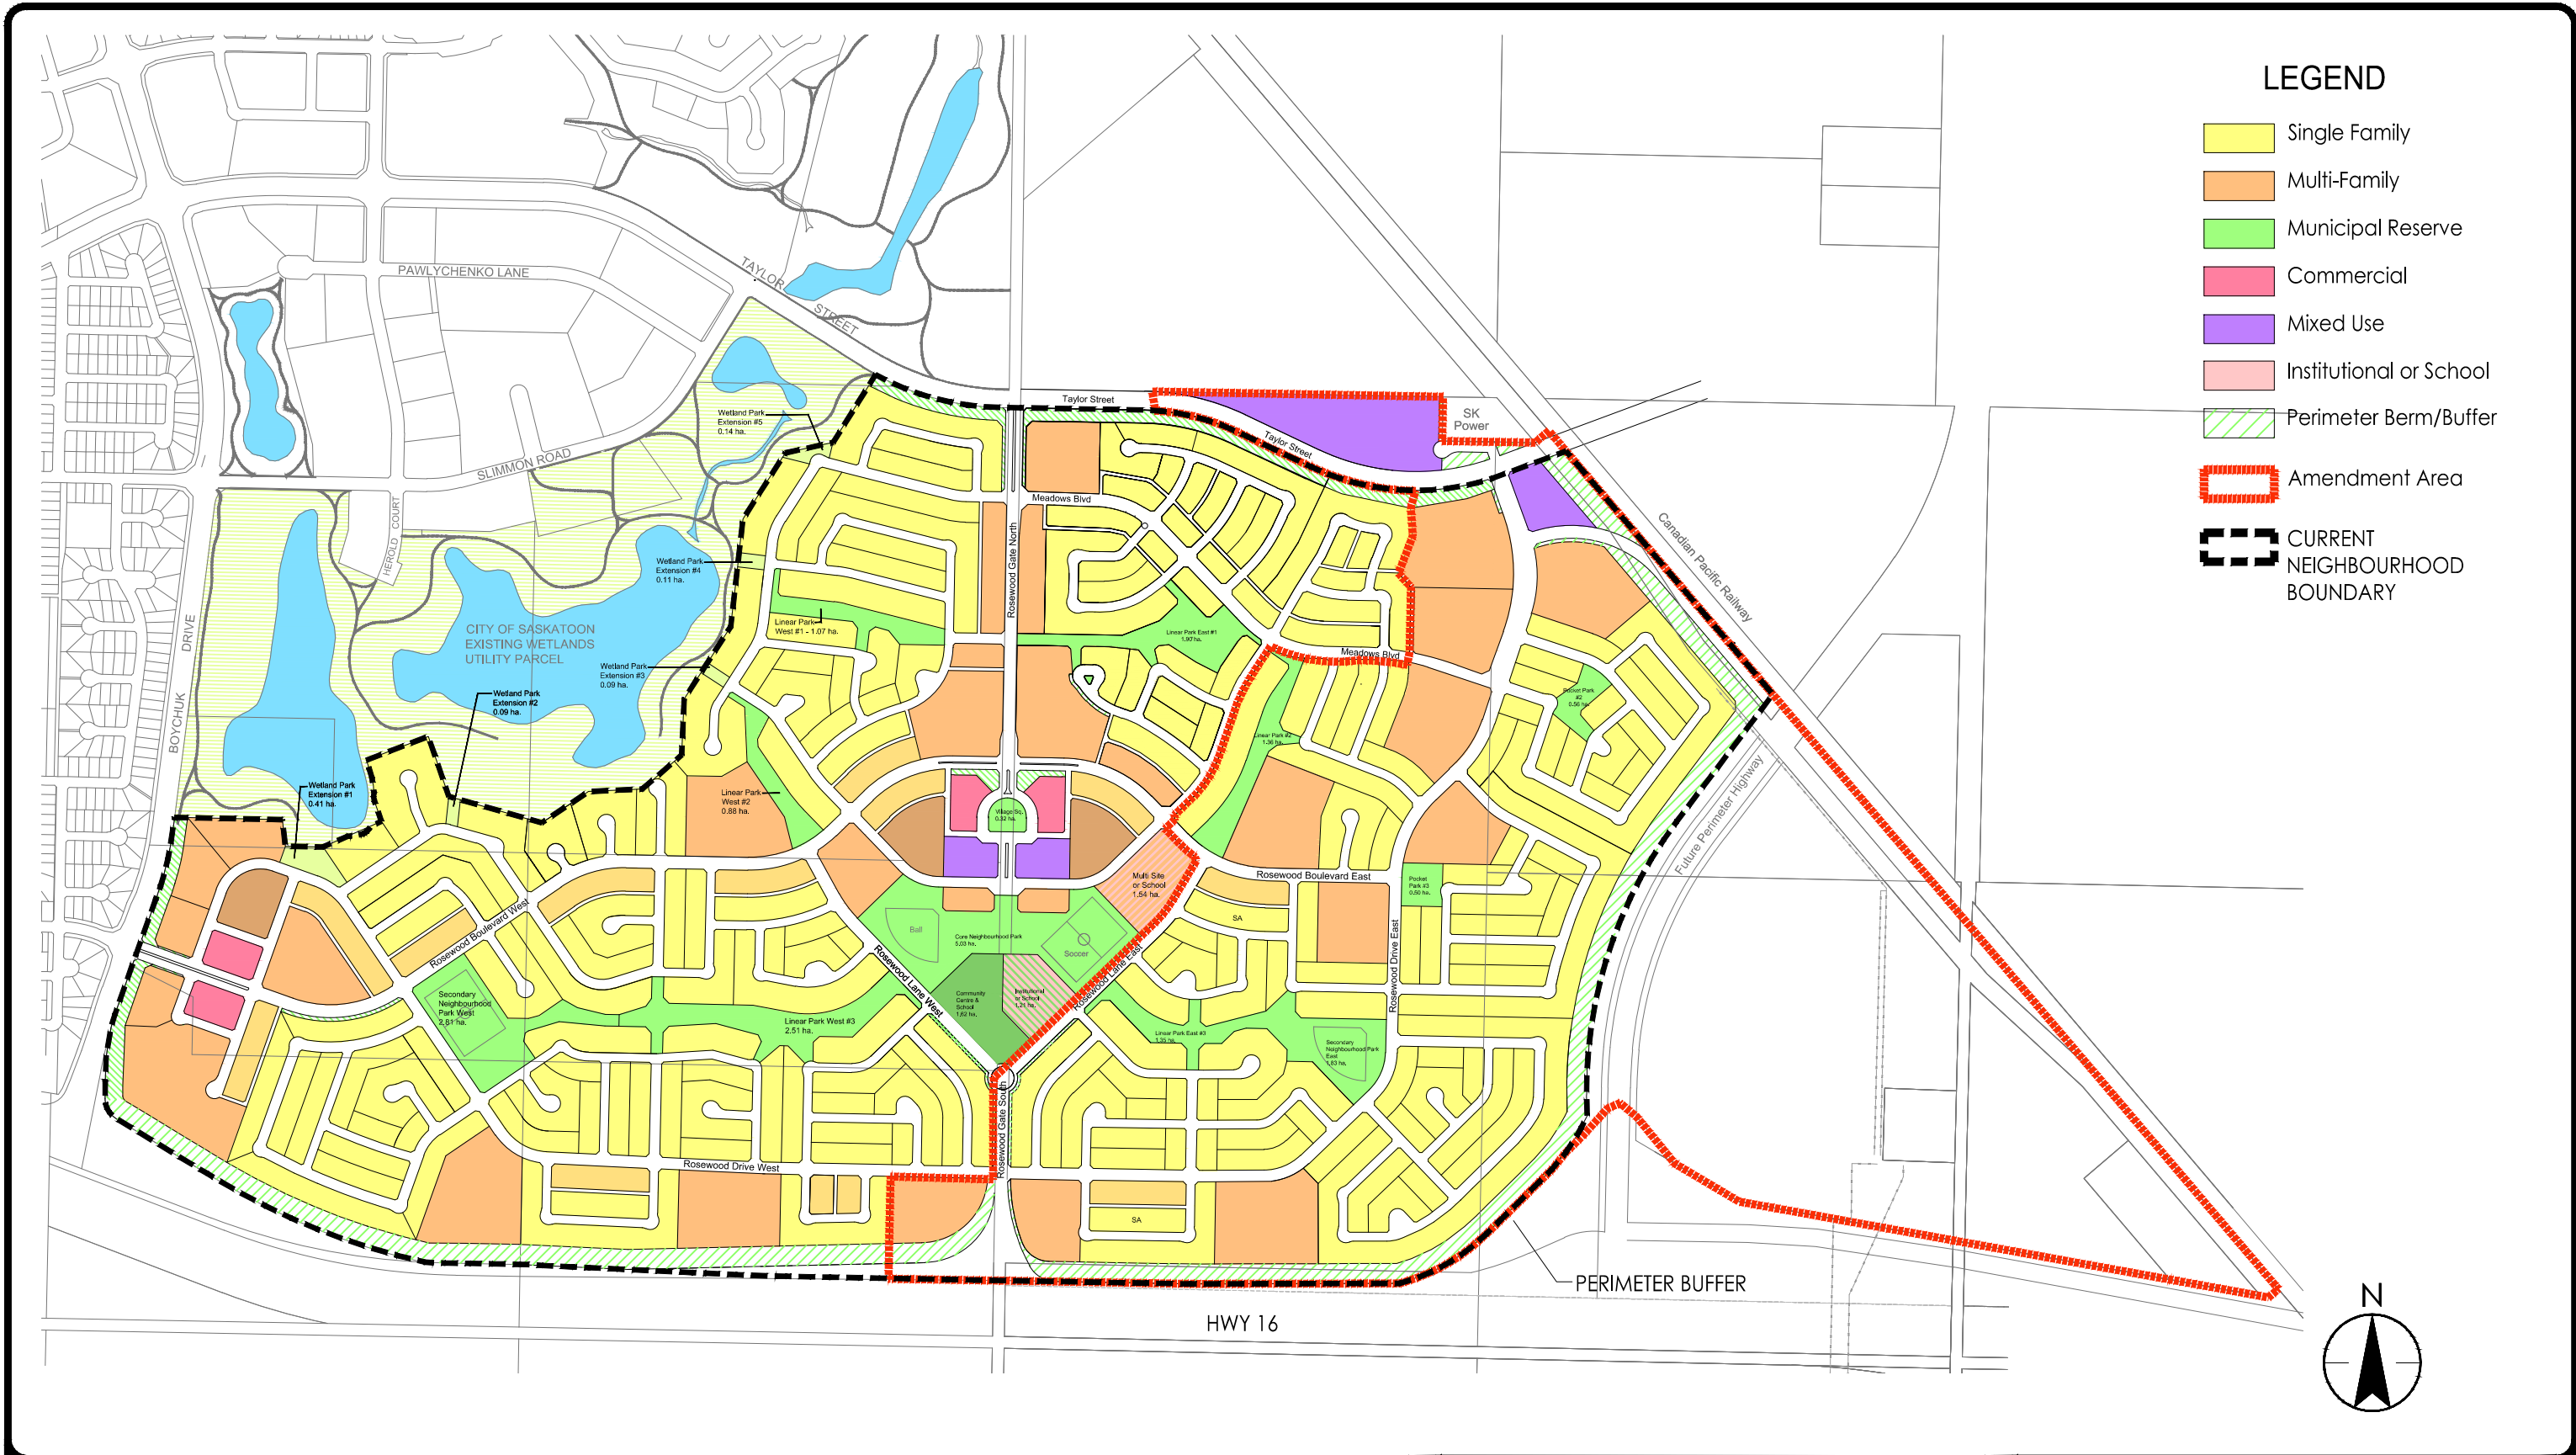

V:\1131\active\113155027\cad\report\_figures\concept\_amendment\55027\_original\_concept.dwg  
1/16/2014

# Currently Approved Rosewood Neighbourhood Concept Plan

Arbutus Properties

Prepared for:  
Arbutus Properties

**Stantec**

DRAWN BY: LE  
CHECKED BY: NM  
SCALE: NTS  
PROJECT #: 113155027

January, 2014